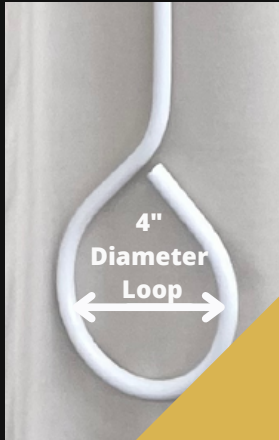

## ADA Room Baton Design

Max 67"

Easy Install  
Locking Hook

Solid Aluminium  
Multiple size options  
Hook & lock connection  
Available in White, Black, Silver  
inquire for Custom Color options  
USA Assembled and Powder coated