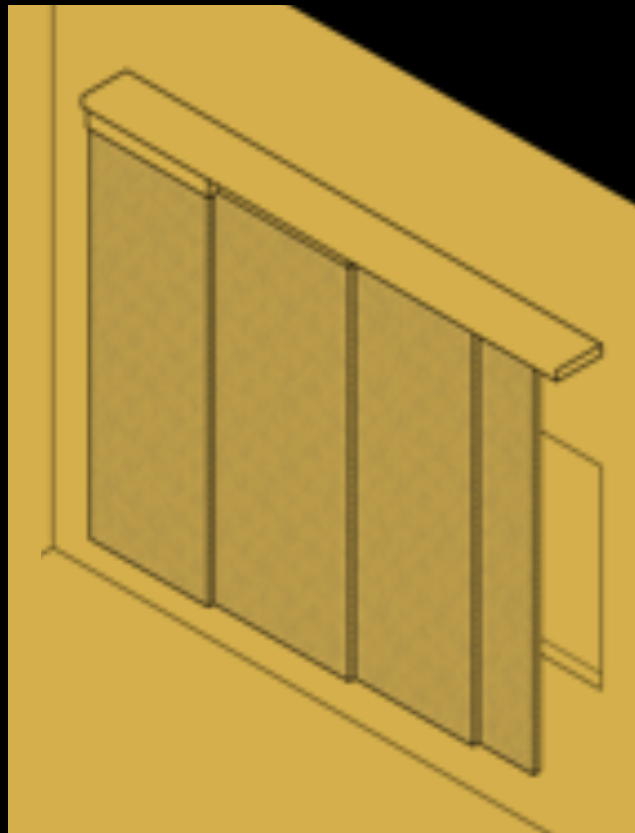

SHUTTLE

By: Sampson Mills

Made in NYC

Shuttle - Fabric For Acoustic Ceilings

Acoustic

Great for music studios or just to help with the echo in that open concept room

Room Divider

Helps define spaces and can retract to open up the room for larger parties or gatherings.

Locke

Helps to reduce tension.
Recommended for soft and stretchy
Suitable for up to 60 lbs fabrics Load

Shuttle - Felt

For space dividing and views

10mm - 8mm - 2mm - 0mm -
12mm 9mm 5mm 1mm

Privacy

Due to the predetermined angles of this system when installing you can have privacy where you need it and keep your views where you don't.

Materials

Works with a large range of materials in a variety of thicknesses under $\frac{1}{2}$ inch / 12 mm thickness. For other thicknesses please inquire.

Curving

You can now curve the system due to our proprietary system design.