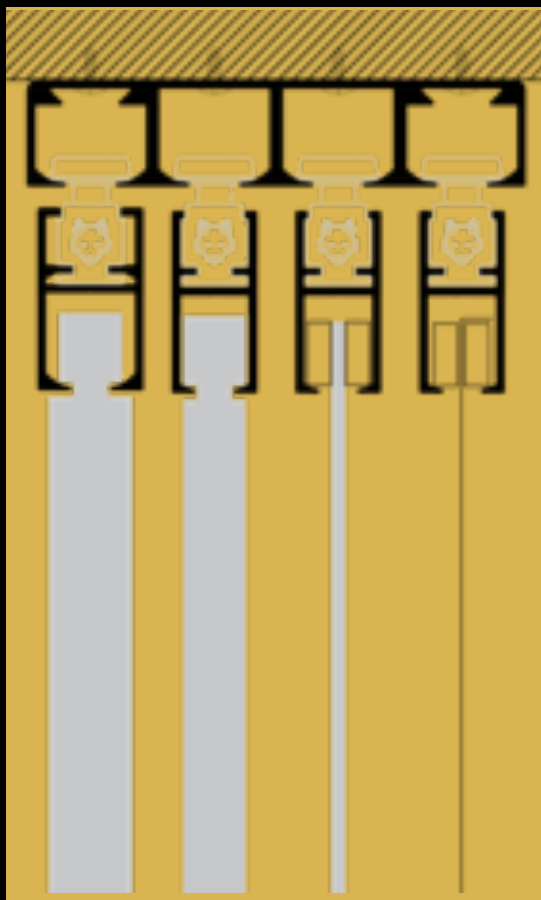

SHUTTLE

By: Sampson Mills

Made in NYC

Shuttle - Fabric For Acoustic Ceilings

Acoustic

Great for music studios or just to help with the echo in that open concept room

Room Divider

Helps define spaces and can retract to open up the room for larger parties or gatherings.

Locke

Helps to reduce tension.
Recommended for soft and stretchy
Suitable for up to 60 lbs fabrics Load

Shuttle - Felt

For space dividing and views

10mm - 8mm - 2mm - 0mm -
12mm 9mm 5mm 1mm

Privacy

Due to the predetermined angles of this system when installing you can have privacy where you need it and keep your views where you don't.